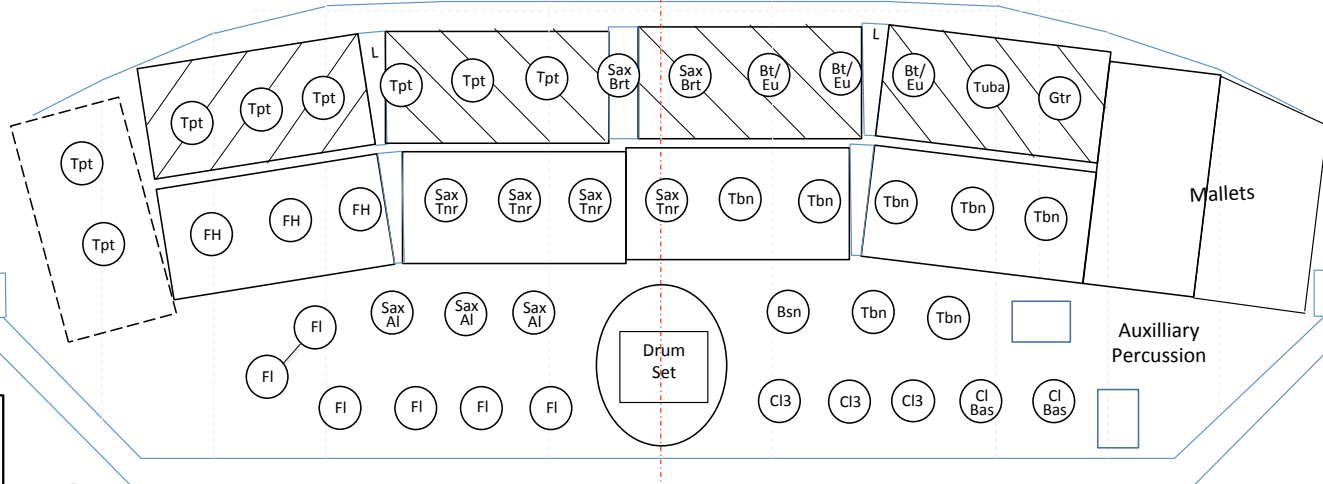

# NCCBand – 6/24/2018 concert layout

- 8 flute
- 2 oboe
- 1 bassoon
- 1 E clarinet
- 8 clarinet
- 2 bass clarinet
- 3 alto sax
- 4 tenor sax
- 2 bari sax
- 8 trumpet
- 3 French horn
- 7 trombone
- 3 euphonium
- 1 tuba
- 1 bass guitar
- drum set
- mallets
- percussion